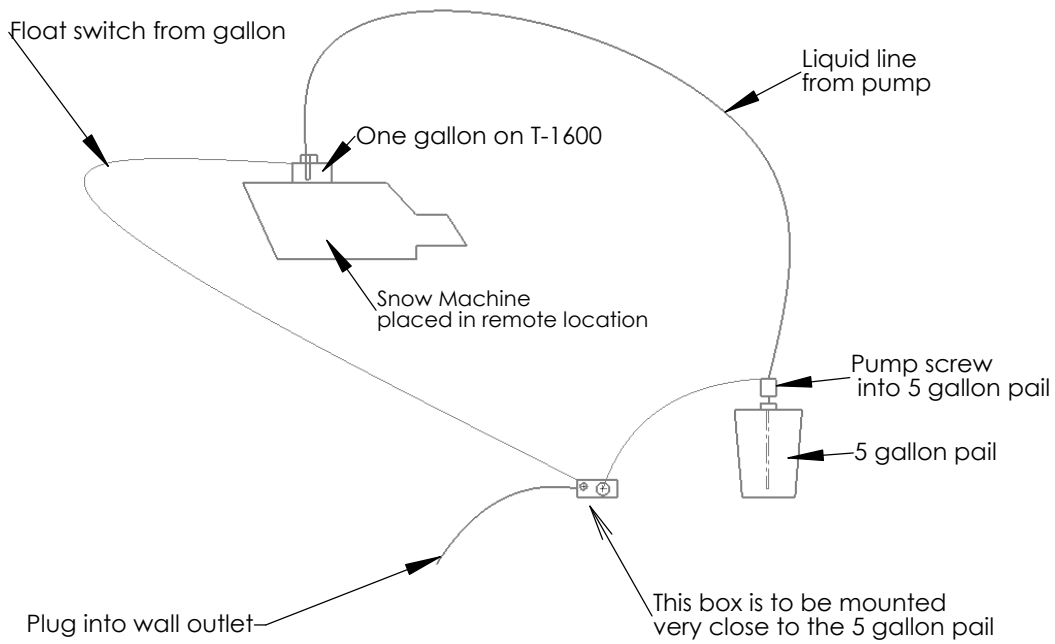

Automatic Refill Snow Fluid System

Any question call 256-229-5551
for 24 hour tech support call 1-800-745-8599
www.snowmasters.com