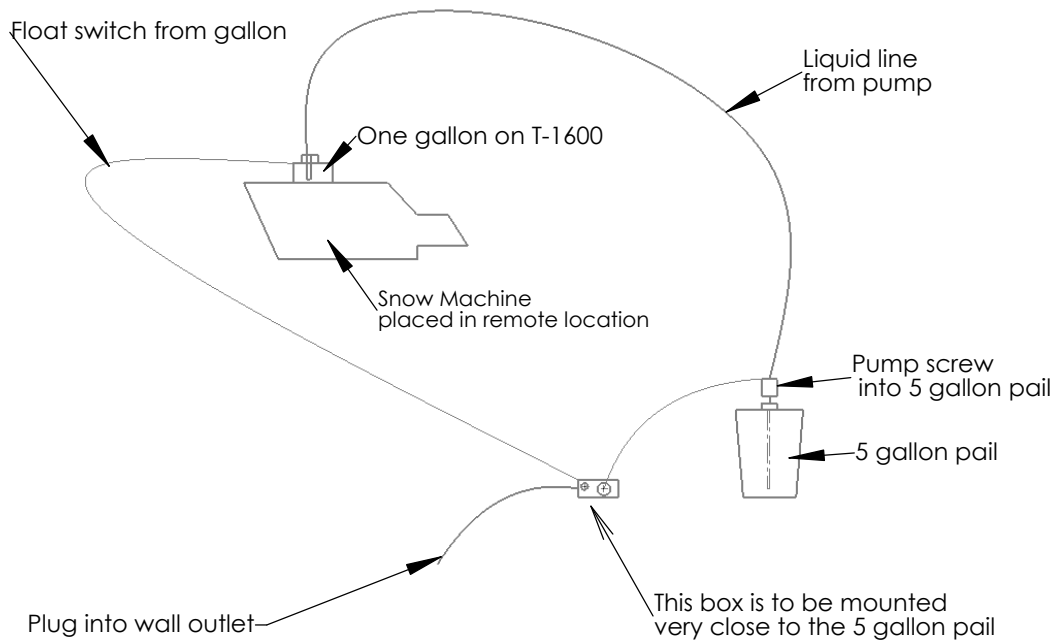

Automatic Refill Snow Fluid System

Any question call 256-229-5551
for 24 hour tech support call 1-800-745-8599
www.snowmasters.com