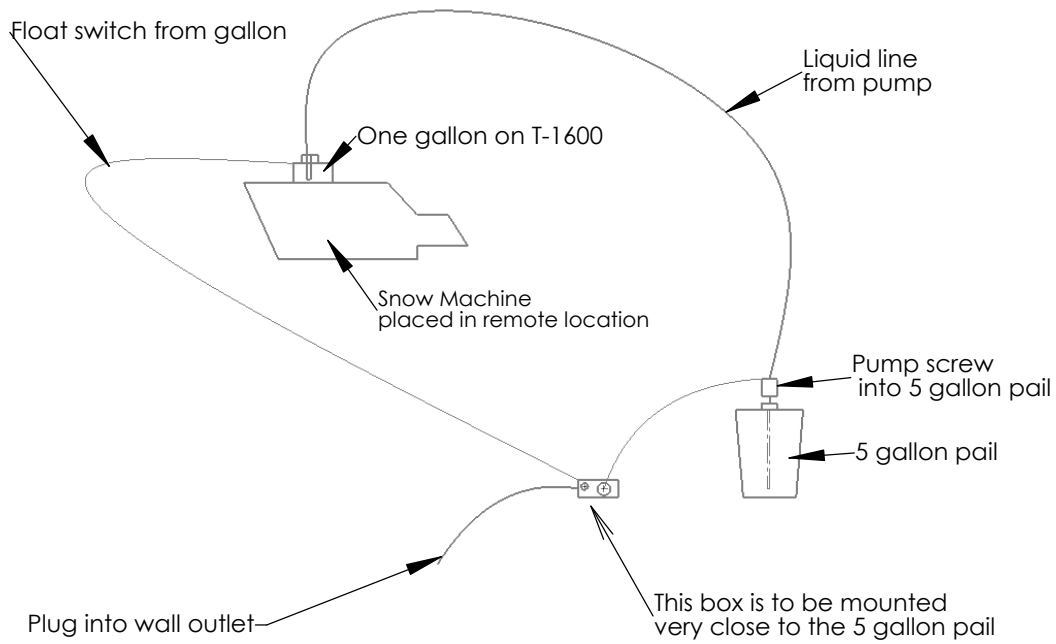

Automatic Refill Snow Fluid System

Any question call 256-229-5551
for 24 hour tech support call 888-391-7669
www.snowmasters.com